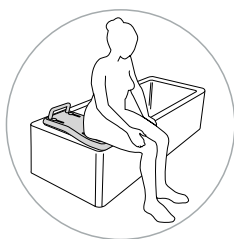

## The original

Fresh unique design has set the standard for bath boards. Its front edge, placed on the bathtub's outer side is wide to provide maximum support for transfers. The mid-section is narrowed off to allow ease of access for intimate hygiene.

## Secure mounting

The edge stops are easy to mount and secure by using the included plastic coin. Four friction linings make the bath board stay securely on the bathtub. Fresh is available in two lengths to ensure perfect fit to various bathtubs.

Next to the handle Fresh has an easy accessible place for soap and shampoo.

Sit down with your feet firmly on the floor.

Grip the handle and the bath board edge while lifting one leg at the time over the bathtub edge.

Fresh bath board ensures a safe seat while showering.