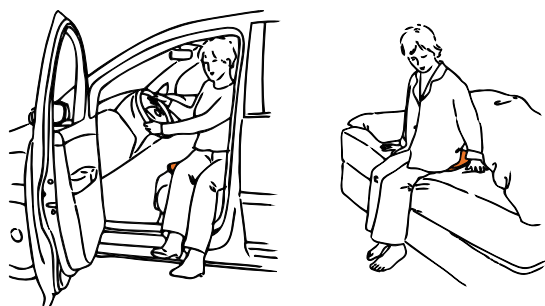

Immedia Swivel Cushions

FOR TURNING IN SITTING POSITION

Immedia AutoTurn

The Immedia AutoTurn facilitates getting in and out of a car. Its low friction allows the user to slide and turn into the desired position in the car seat. This minimises strain and twisting of feet, knees, hips and back. AutoTurn is fixed around the car seat with a belt and buckle. Handles at the sides can be used to assist the user into place.

Immedia AutoTurn

Immedia EasyTurn

Immedia EasyTurn is a soft swivel cushion that makes it easier for the user to get in and out of a car or bed. EasyTurn is easy to apply and use.

Immedia EasyTurn

Immedia HandySwing Seat

Immedia HandySwing Seat

Immedia HandySwing Seat is a soft swivel cushion specifically suitable to support turning in and out of bed or chair. HandySwing Seat is softer and foldable which makes it easier to place under the user.

INTENDED USE

- In and out of a car
- In and out of bed

DESCRIPTION	WIDTH X LENGTH		ITEM NO.	SPECIFICATIONS
Immedia	CM	INCH		
~ AutoTurn, swivel cushion for car	Ø45	Ø17.7	IM99999	Immedia AutoTurn TOP: Velour (polyester) INSIDE: Nylon BACKSIDE: Nylon with PU-coating
~ EasyTurn, swivel cushion	Ø40	Ø15.7	IM999405	Immedia EasyTurn TOP: Velour (polyester) INSIDE: Nylon BACKSIDE: Nylon with polyurethane coating
~ EasyTurn, swivel cushion	Ø45	Ø17.7	IM990454	MIDDLE: Polyethylene
~ EasyTurn, swivel cushion	Ø50	Ø19.7	IM999505	Immedia HandySwing Seat TOP: Polyester INSIDE: Nylon BACKSIDE: Nylon with polyurethane coating.
~ HandySwing Seat	Ø40	Ø15.7	IM106010	