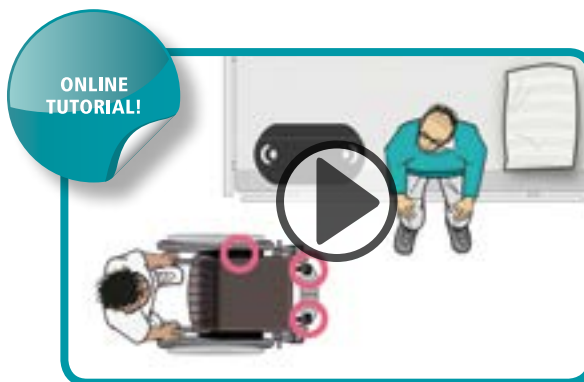

E-Board Compact

A smaller and lighter board that is easily carried and suitable for the more active and independent user. Immedia E-Board Compact is available in two lengths.

ONLINE TUTORIAL!

Learn more ...

... about how to use the transferboards. Our new animated film *Transferboards – E-Board* gives you useful instructions for your daily work.

Immedia Dolphin

Dolphin is a sturdy and stable transfer board uniquely designed for transfer to the toilet. The board has cut-outs for positioning against the wheel of the wheelchair and non-slip pads, which allows good positioning and avoids sliding out of place. The cut-out allows the user to remain on the board while on the toilet.